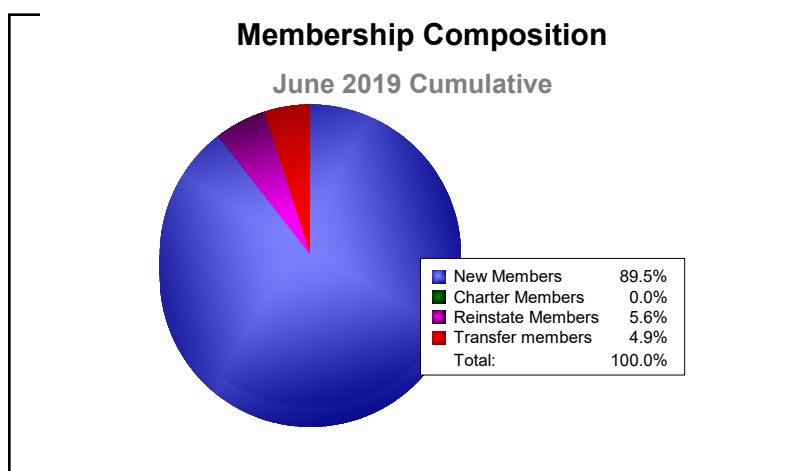

Year	New Clubs	Dropped Clubs	Gain/ Loss Clubs	New Members	Charter Members	Reinstate Members	Transfer Members	Total Member Added	Total Members Dropped	Gain/ Loss Members
2014-2015	0	0	0	141	1	1	9	152	-169	-17
2015-2016	0	0	0	105	2	4	6	117	-156	-39
2016-2017	0	0	0	98	0	6	10	114	-159	-45
2017-2018	0	0	0	111	1	1	19	132	-175	-43
2018-2019	0	0	0	128	0	8	7	143	-144	-1
Average	0	0	0	117	1	4	10	132	-161	-29

Year	New Clubs	Dropped Clubs	Gain/ Loss Clubs	New Members	Charter Members	Reinstate Members	Transfer Members	Total Member Added	Total Members Dropped	Gain/ Loss Members
2014-2015	0	0	0	30	1	0	2	33	-29	4
2015-2016	0	0	0	30	0	0	1	31	-43	-12
2016-2017	0	0	0	29	1	2	2	34	-44	-10
2017-2018	0	0	0	27	0	1	5	33	-38	-5
2018-2019	0	0	0	27	2	0	5	34	-37	-3
Average	0	0	0	29	1	1	3	33	-38	-5