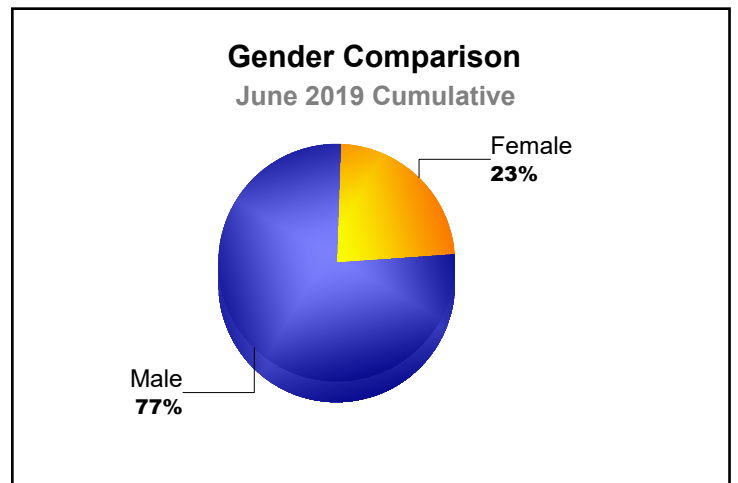

Year	New Clubs	Dropped Clubs	Gain/ Loss Clubs	New Members	Charter Members	Reinstate Members	Transfer Members	Total Member Added	Total Members Dropped	Gain/ Loss Members
2014-2015	0	0	0	141	1	1	9	152	-169	-17
2015-2016	0	0	0	105	2	4	6	117	-156	-39
2016-2017	0	0	0	98	0	6	10	114	-159	-45
2017-2018	0	0	0	111	1	1	19	132	-175	-43
2018-2019	0	0	0	128	0	8	7	143	-144	-1
Average	0	0	0	117	1	4	10	132	-161	-29