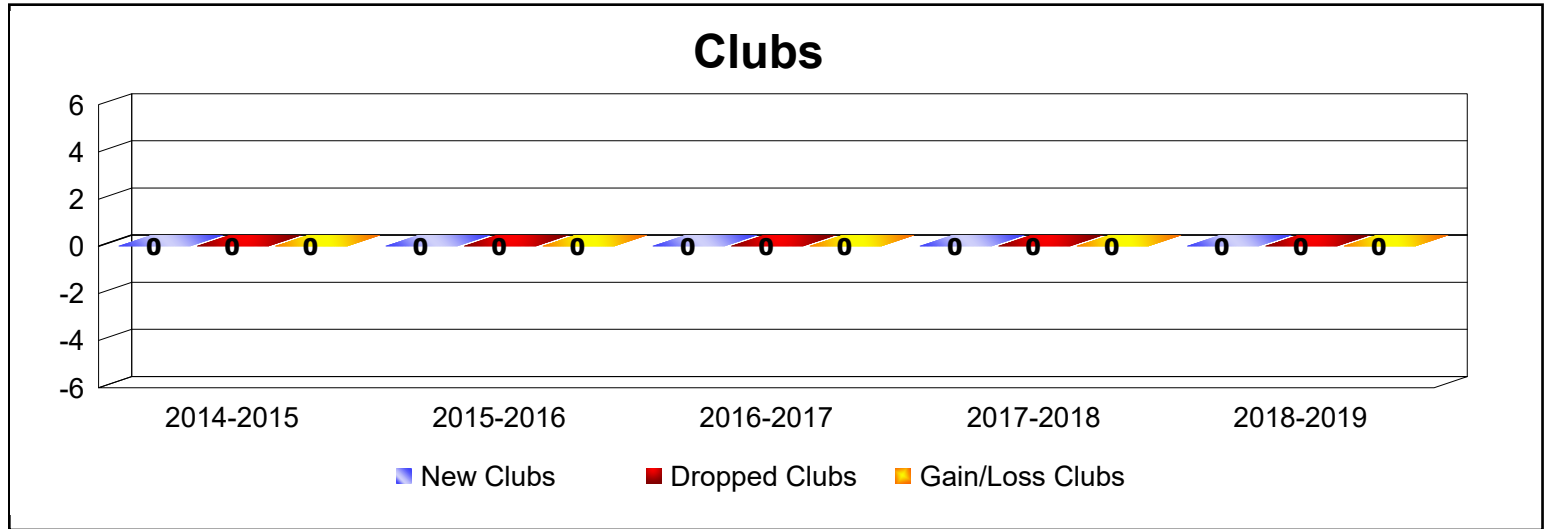

Year	New Clubs	Dropped Clubs	Gain/ Loss Clubs	New Members	Charter Members	Reinstate Members	Transfer Members	Total Member Added	Total Members Dropped	Gain/ Loss Members
2014-2015	0	0	0	141	1	1	9	152	-169	-17
2015-2016	0	0	0	105	2	4	6	117	-156	-39
2016-2017	0	0	0	98	0	6	10	114	-159	-45
2017-2018	0	0	0	111	1	1	19	132	-175	-43
2018-2019	0	0	0	128	0	8	7	143	-144	-1
Average	0	0	0	117	1	4	10	132	-161	-29

Year	New Clubs	Dropped Clubs	Gain/ Loss Clubs	New Members	Charter Members	Reinstate Members	Transfer Members	Total Member Added	Total Members Dropped	Gain/ Loss Members
2014-2015	0	0	0	30	1	0	2	33	-29	4
2015-2016	0	0	0	30	0	0	1	31	-43	-12
2016-2017	0	0	0	29	1	2	2	34	-44	-10
2017-2018	0	0	0	27	0	1	5	33	-38	-5
2018-2019	0	0	0	27	2	0	5	34	-37	-3
Average	0	0	0	29	1	1	3	33	-38	-5