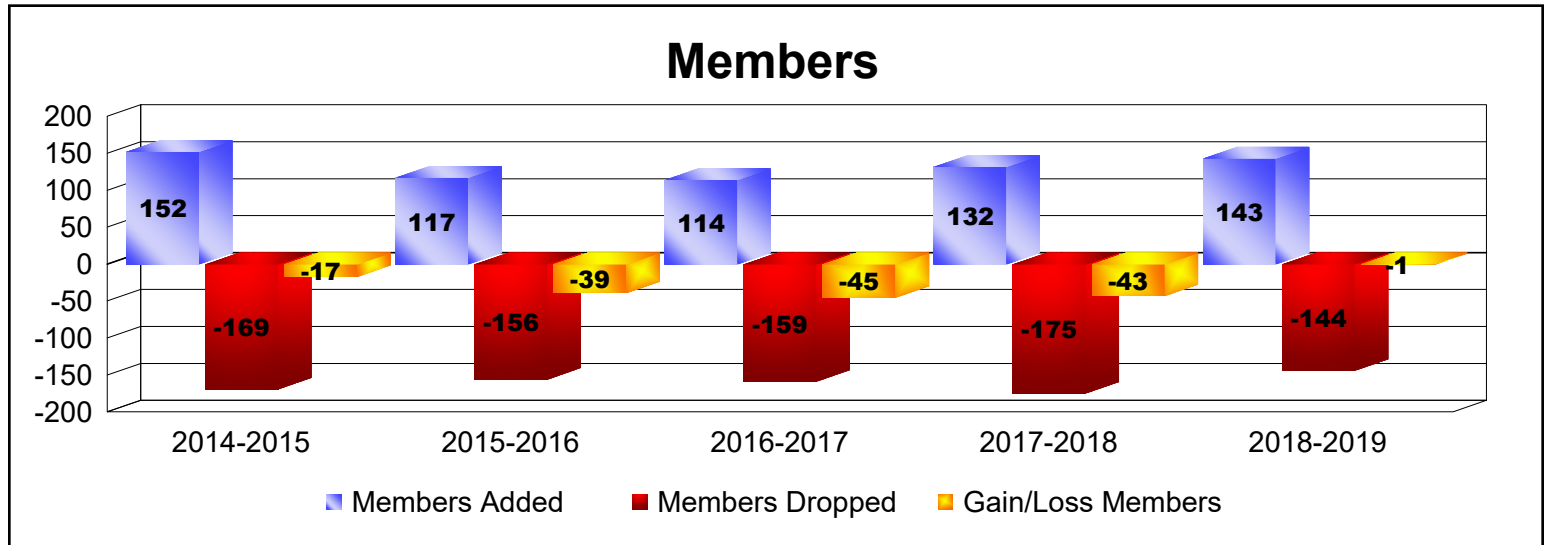

Year	New Clubs	Dropped Clubs	Gain/ Loss Clubs	New Members	Charter Members	Reinstate Members	Transfer Members	Total Member Added	Total Members Dropped	Gain/ Loss Members
2014-2015	0	0	0	141	1	1	9	152	-169	-17
2015-2016	0	0	0	105	2	4	6	117	-156	-39
2016-2017	0	0	0	98	0	6	10	114	-159	-45
2017-2018	0	0	0	111	1	1	19	132	-175	-43
2018-2019	0	0	0	128	0	8	7	143	-144	-1
Average	0	0	0	117	1	4	10	132	-161	-29

Year	New Clubs	Dropped Clubs	Gain/ Loss Clubs	New Members	Charter Members	Reinstate Members	Transfer Members	Total Member Added	Total Members Dropped	Gain/ Loss Members
2014-2015	0	0	0	30	1	0	2	33	-29	4
2015-2016	0	0	0	30	0	0	1	31	-43	-12
2016-2017	0	0	0	29	1	2	2	34	-44	-10
2017-2018	0	0	0	27	0	1	5	33	-38	-5
2018-2019	0	0	0	27	2	0	5	34	-37	-3
Average	0	0	0	29	1	1	3	33	-38	-5